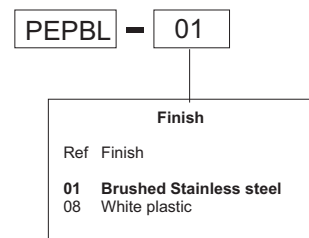

Ordering information

Example:

PEPBL - 01
Stainless steel plate
When ordering specify Title, Pushbutton and LED designation

Bold = Standard item available from stock

Associated Products

Plant Extension Pushbutton
Plant Extension timer (3 hour, 6 hour or 12 hour)

If this product doesn't quite suit your application - Contact us to discuss a bespoke version