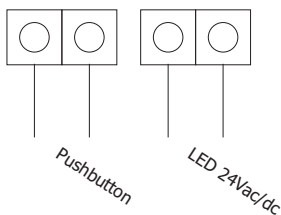

### Description

Standard Single gang plate fitted with momentary Pushbutton and green LED for initiating a plant extension controlled by a BMS system

Available in White plastic or Brushed Stainless steel

### Specification

**Plate:** Standard single gang plate 86mm x 86mm  
White plastic or Brushed Stainless steel  
Wide range of alternative finishes available on request

Fits standard single gang back box 35mm deep

**Pushbutton:** Momentary normally open pushbutton rated 24V

**LED:** Single Green LED rated 24Vac/dc  
Other voltages available on request

**Engraving** Any engraving to suit your requirements (included in the price)

### Ordering information

Example:

PEPBL - 01  
Stainless steel plate  
When ordering specify Title, Pushbutton and LED designation

**Bold = Standard item available from stock**