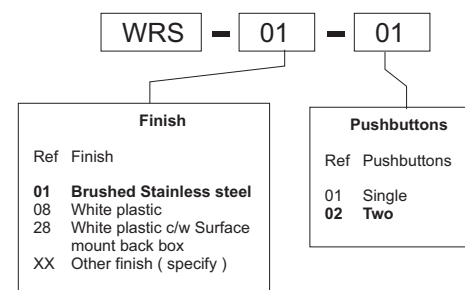

Windows / Natural Ventilation Pushbutton

Description

Standard Single gang plate fitted with a choice of one or two momentary Two position / Centre Off Pushbuttons to manually override Windows, Blinds or Natural Ventilation systems

Available in White plastic, Brushed Stainless steel or a wide range of plated or painted finishes

Specification

Plate: Standard single gang plate 86mm x 86mm
White plastic or Brushed Stainless steel
Wide range of alternative finishes available on request

Fits standard single gang back box 35mm deep

Pushbutton: Two momentary normally open pushbuttons with Centre Off Rocker actuator rated 24V (Up to 2 off)

Pushbutton / Actuator sealed to IP65
Plate can be sealed with optional Neoprene gasket

Engraving Any engraving to suit your requirements (included in the price)

Ordering information

Example:

WRS - 01 - 01
Stainless steel plate, One pushbutton
When ordering specify Title, Pushbutton designation