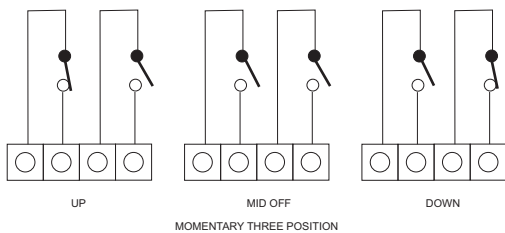

Windows / Natural Ventilation Pushbutton

Description

Standard Single gang plate fitted with a choice of one or two momentary Two position / Centre Off Pushbuttons to manually override Windows, Blinds or Natural Ventilation systems

Available in White plastic, Brushed Stainless steel or a wide range of plated or painted finishes

Specification

Plate: Standard single gang plate 86mm x 86mm
White plastic or Brushed Stainless steel
Wide range of alternative finishes available on request

Fits standard single gang back box 35mm deep

Pushbutton: Two momentary normally open pushbuttons with Centre Off Rocker actuator rated 24V (Up to 2 off)

Pushbutton / Actuator sealed to IP65
Plate can be sealed with optional Neoprene gasket

Engraving Any engraving to suit your requirements (included in the price)

Ordering information

Example:

WRS - 01 - 01
Stainless steel plate, One pushbutton
When ordering specify Title, Pushbutton designation