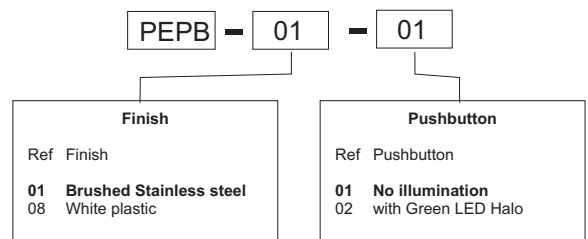

Fits standard single gang back box 35mm deep

Pushbutton: Momentary normally open pushbutton rated 24V

illumination: Green Halo LED illumination rated 24Vac/dc (Other voltages available on request)

Engraving Any engraving to suit your requirements (included in the price)

Ordering information

Example:

PEPB- 01- 02
Stainless steel plate. Illuminated pushbutton rated 24Vac/dc
When ordering specify Title, Pushbutton and LED designation

Bold = Standard item available from stock