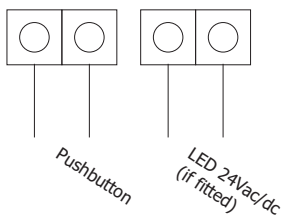

Plant Extension Pushbutton

Description

Standard Single gang plate fitted with momentary Pushbutton for initiating a plant extension controlled by a BMS system. Versions with or without Green LED indication

Available in White plastic or Brushed Stainless steel

Specification

Plate: Standard single gang plate 86mm x 86mm
White plastic or Brushed Stainless steel
Wide range of alternative finishes available on request

Fits standard single gang back box 35mm deep

Pushbutton: Momentary normally open pushbutton rated 24V

illumination: Green Halo LED illumination rated 24Vac/dc (Other voltages available on request)

Engraving Any engraving to suit your requirements (included in the price)

Ordering information

Example:

PEPB- 01- 02
Stainless steel plate. Illuminated pushbutton rated 24Vac/dc
When ordering specify Title, Pushbutton and LED designation

Bold = Standard item available from stock